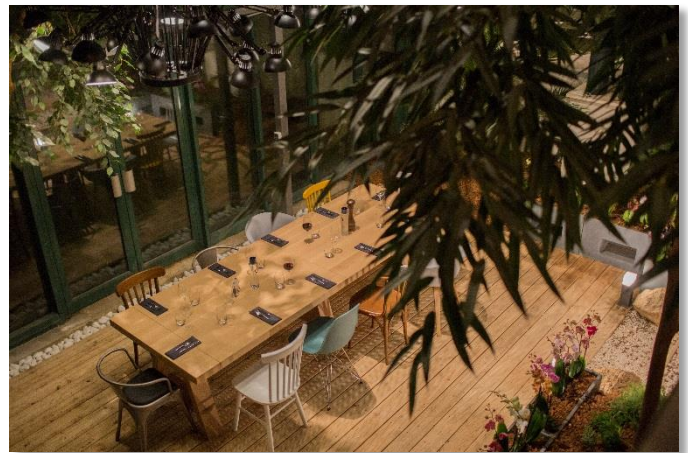

On request

Half Study Day

Rental of a meeting room from
8am to 12pm or from 2pm to 6pm
Morning coffee break with pastries
Lunch, seminar menu:
Starter, main course, dessert,
wine, water and coffee
Afternoon coffee break with assorted sweet snacks

On request

Hôtel l'Elysée
Val d'Europe

OUR RATES WITH ACCOMMODATION

For a minimum of 30 people

Semi-residential

Rental of a meeting room from 8am to 6pm
Morning coffee break with pastries
Seminar menu Lunch or Dinner:
Starter, main course, dessert, wine, water and coffee
Afternoon coffee break with assorted sweet snacks
Single room accommodation
Or twin room accommodation (2 double beds)
American buffet breakfast

On request

Residential

Rental of a meeting room from 8am to 6pm
Morning coffee break with pastries
Seminar menu Lunch or Dinner:
Starter, main course, dessert, wine, water and coffee
Afternoon coffee break with assorted sweet snacks
Single room accommodation
Or twin room accommodation (2 double beds)
American buffet breakfast

Located near the reception, guests receive great responsiveness to your special requests.

You will also appreciate the natural brightness and the windows overlooking the interior garden.

FACILITIES

- Executive Table with integrated connectors
- 65 inch flat screen TV
- Direct landline, conference calls possible
- High speed internet access - Wifi
- Paperboard, Notepads and pens
- Mini bar with drinks and mineral water available
- Continuous sweet break
- Espresso Coffee, Tea