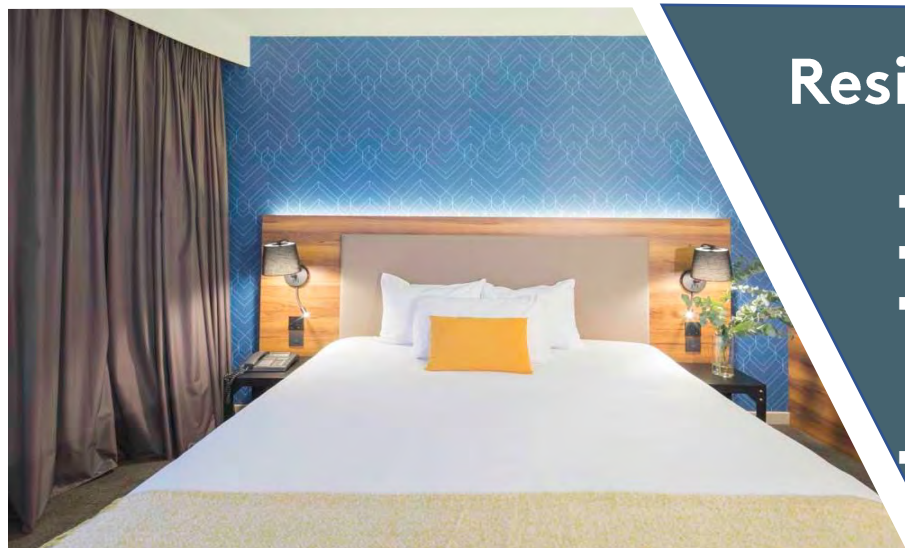

HOTEL L'ELYSÉE VAL D'EUROPE

* * * *

Packages for all kinds of seminars

Daily delegation package

- Fully equipped plenary meeting room
- 2 coffee breaks
- Lunch : 3-course menu including ¼ of wine, water & coffee/tea

WHAT IS INCLUDED:

- Wi-Fi 100Mo
- Screen & video-projector
- Clickshare
- Paper A4 et pens
- Water –Coffee and tea machine

Residential package

- Fully equipped plenary meeting room
- 2 coffee breaks
- Lunch and dinner : 3-course menu including ¼ of wine, water & coffee/tea
- Room with breakfast included